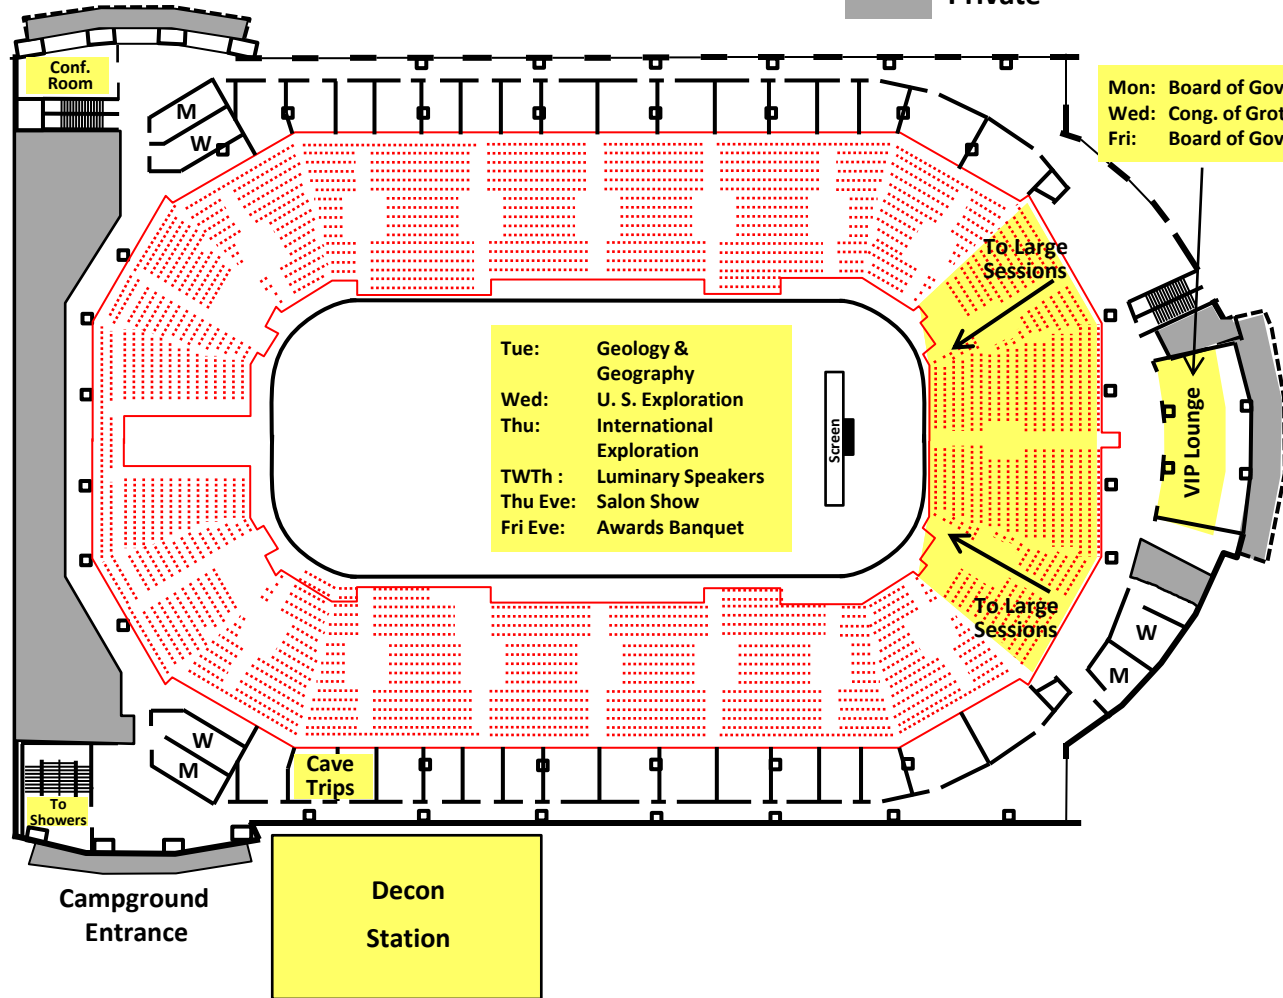

Santa Ana Star Center

Ground Floor

Private

Santa Ana Star Center

Ground Floor

Private

North

Cartographic Salon Gallery
Snowy River Map on Floor

Pizza 9

M

W

To Large Sessions

Loading Dock

Vertical

Tue: Geology & Geography
Wed: U. S. Exploration
Thu: International Exploration
TWTh: Luminary Speakers
Thu Eve: Salon Show
Fri Eve: Awards Banquet

Screen

Registration
Front Entrance

To Large Sessions

JSS

Showers

NSS HQ

SA

Non-Profits and Posters Gallery

Santa Ana Star Center

Second Floor

North

Private

Santa Ana Star Center

Second Floor

North

Private