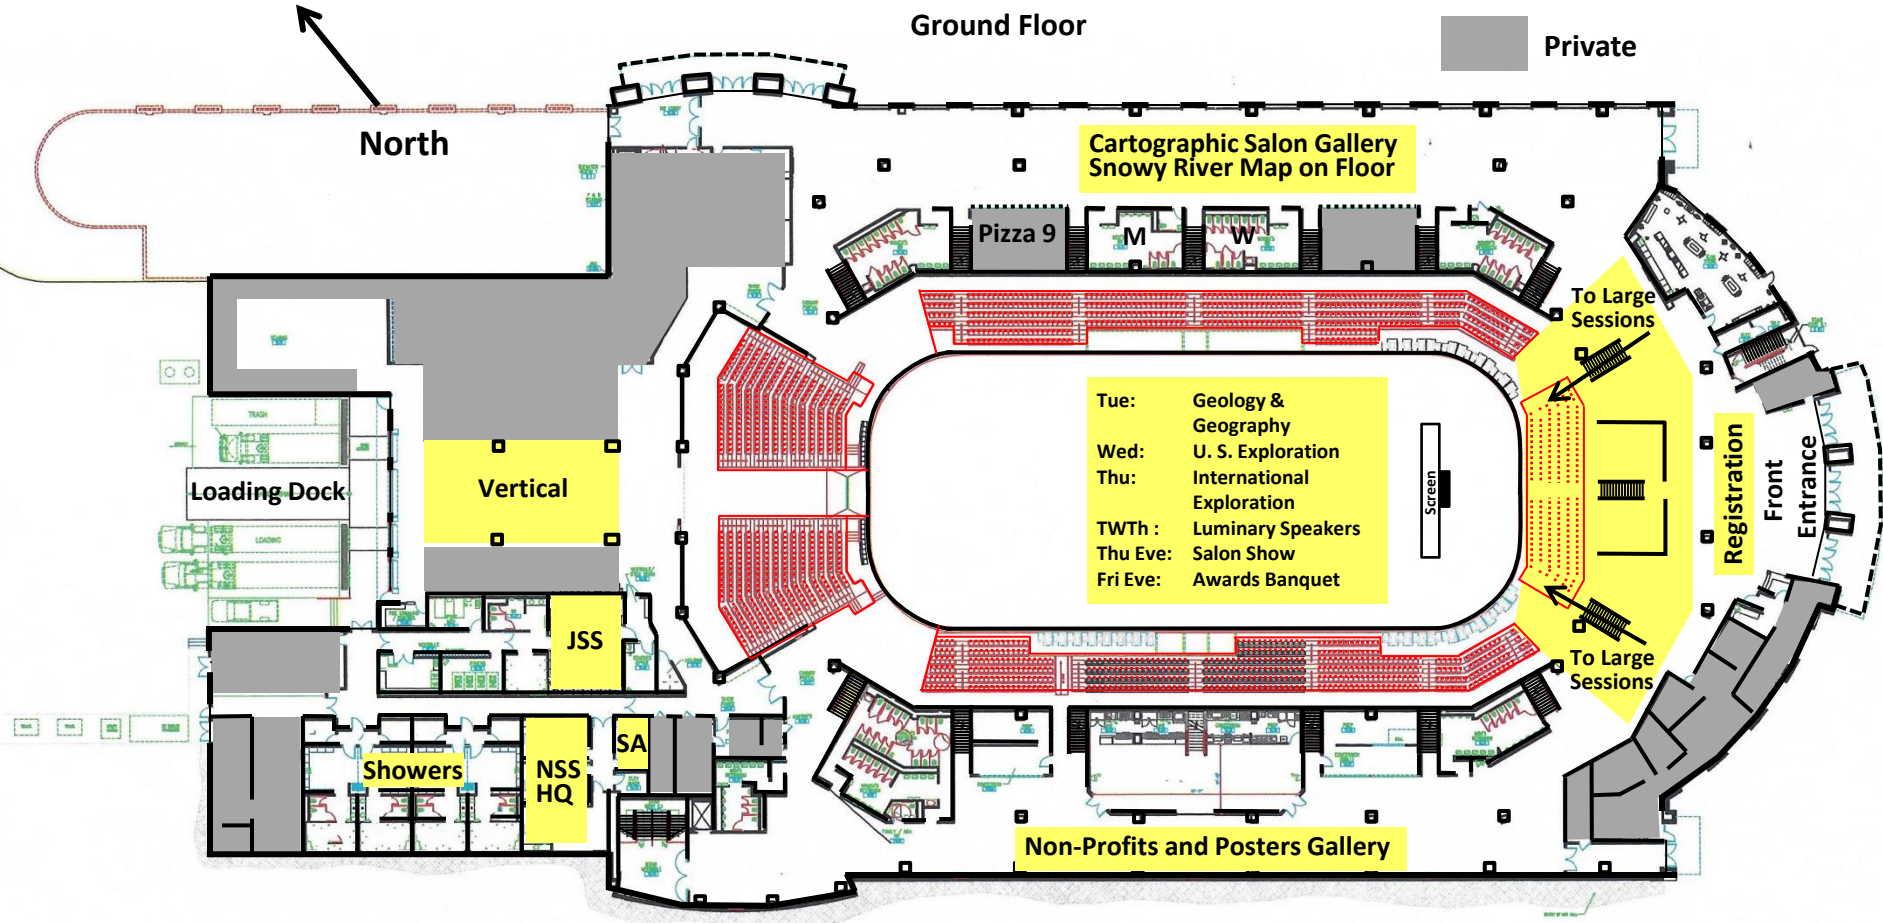

Santa Ana Star Center

Ground Floor

Private

Santa Ana Star Center

Ground Floor

Private

North

Cartographic Salon Gallery
Snowy River Map on Floor

Pizza 9

M

W

To Large Sessions

Vertical

Loading Dock

Registration

Front Entrance

Screen

To Large Sessions

JSS

Showers

NSS HQ

SA

Non-Profits and Posters Gallery

Santa Ana Star Center

Second Floor

North

Private

Mon: Board of Gov.
Wed: Cong. of Grot.
Fri: Board of Gov.

Santa Ana Star Center

Second Floor

North

Private