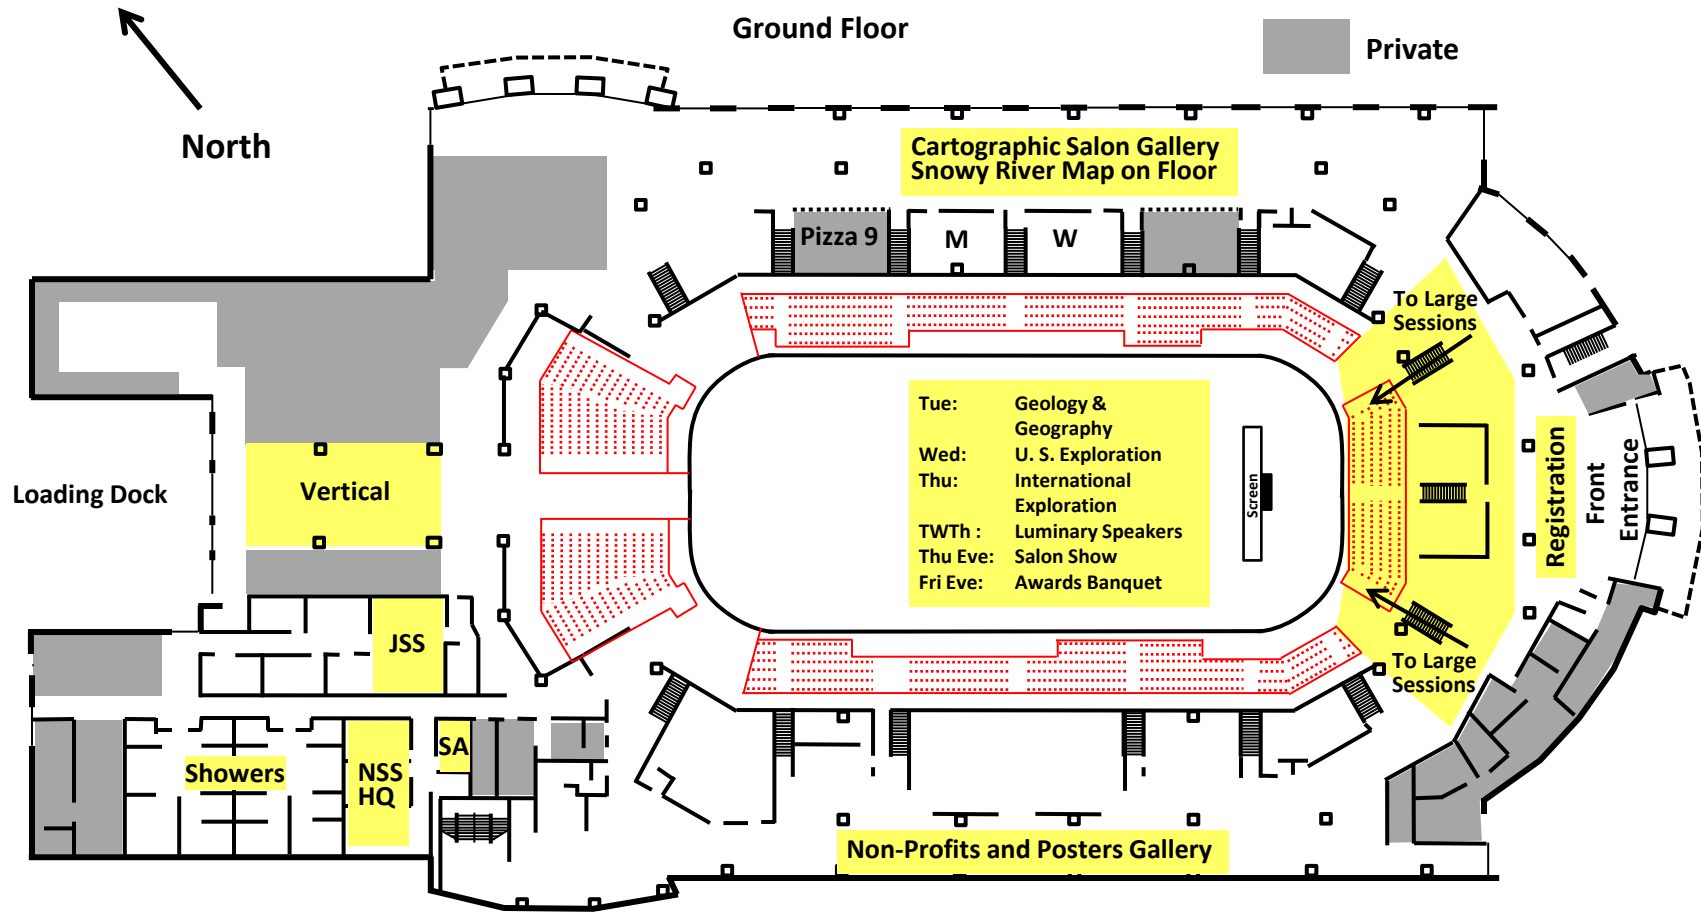

Santa Ana Star Center

Ground Floor

Private

Santa Ana Star Center

Ground Floor

Private

North

Cartographic Salon Gallery
Snowy River Map on Floor

Pizza 9

M

W

To Large Sessions

Vertical

Loading Dock

Registration

Front Entrance

Screen

To Large Sessions

JSS

Showers

NSS HQ

SA

Non-Profits and Posters Gallery

Santa Ana Star Center

Second Floor

North

Private

Mon: Board of Gov.
Wed: Cong. of Grot.
Fri: Board of Gov.

Santa Ana Star Center

Second Floor

North

Private