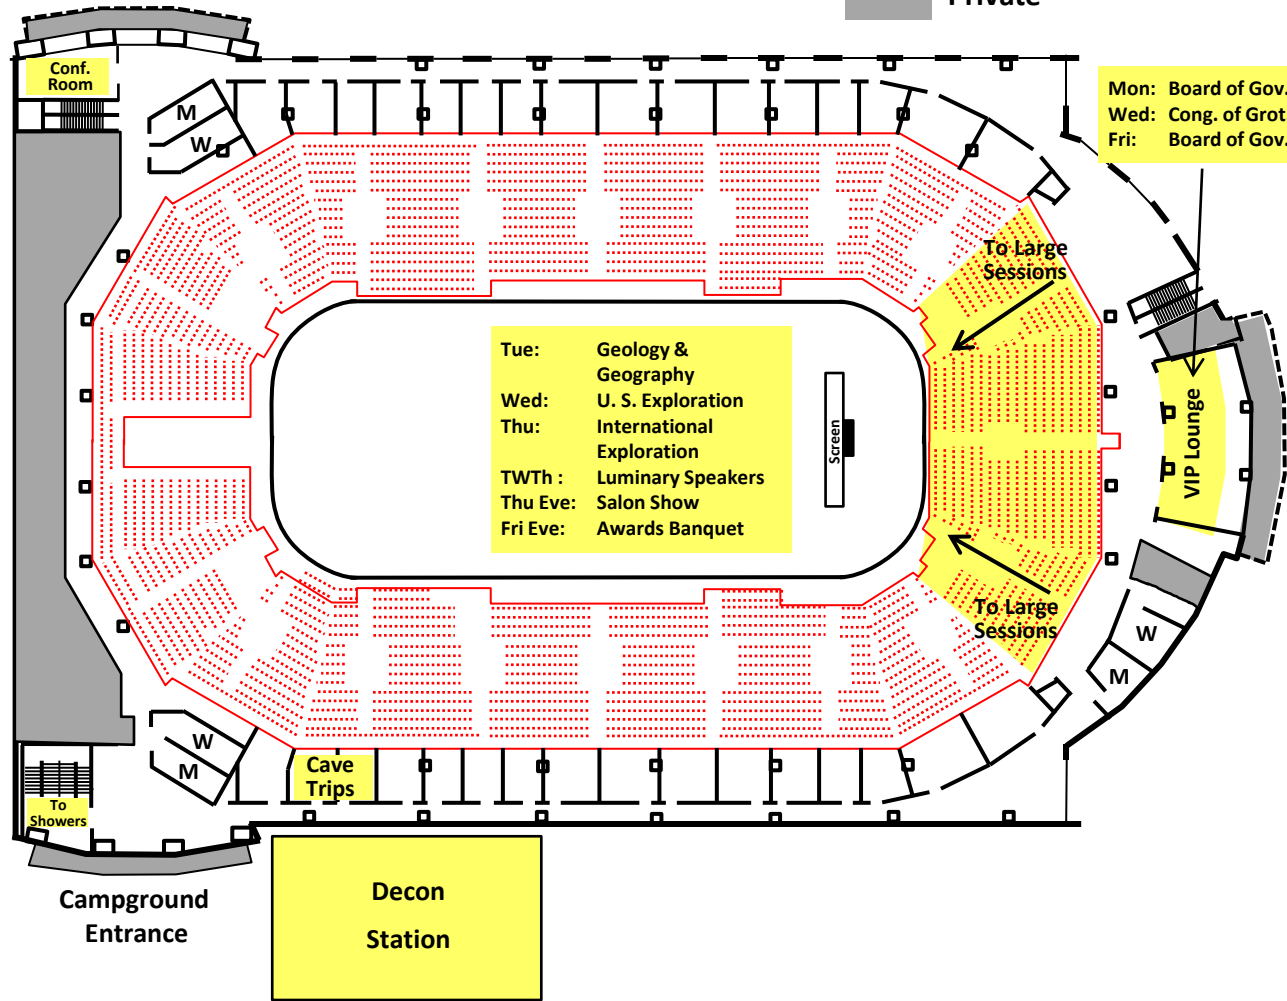

Santa Ana Star Center

Ground Floor

Private

Santa Ana Star Center

Ground Floor

Private

North

Cartographic Salon Gallery
Snowy River Map on Floor

Pizza 9

M

W

To Large Sessions

Vertical

Loading Dock

Registration

Front Entrance

Second Floor

North

Private

Mon: Board of Gov.
Wed: Cong. of Grot.
Fri: Board of Gov.

Santa Ana Star Center

Second Floor

North

Private