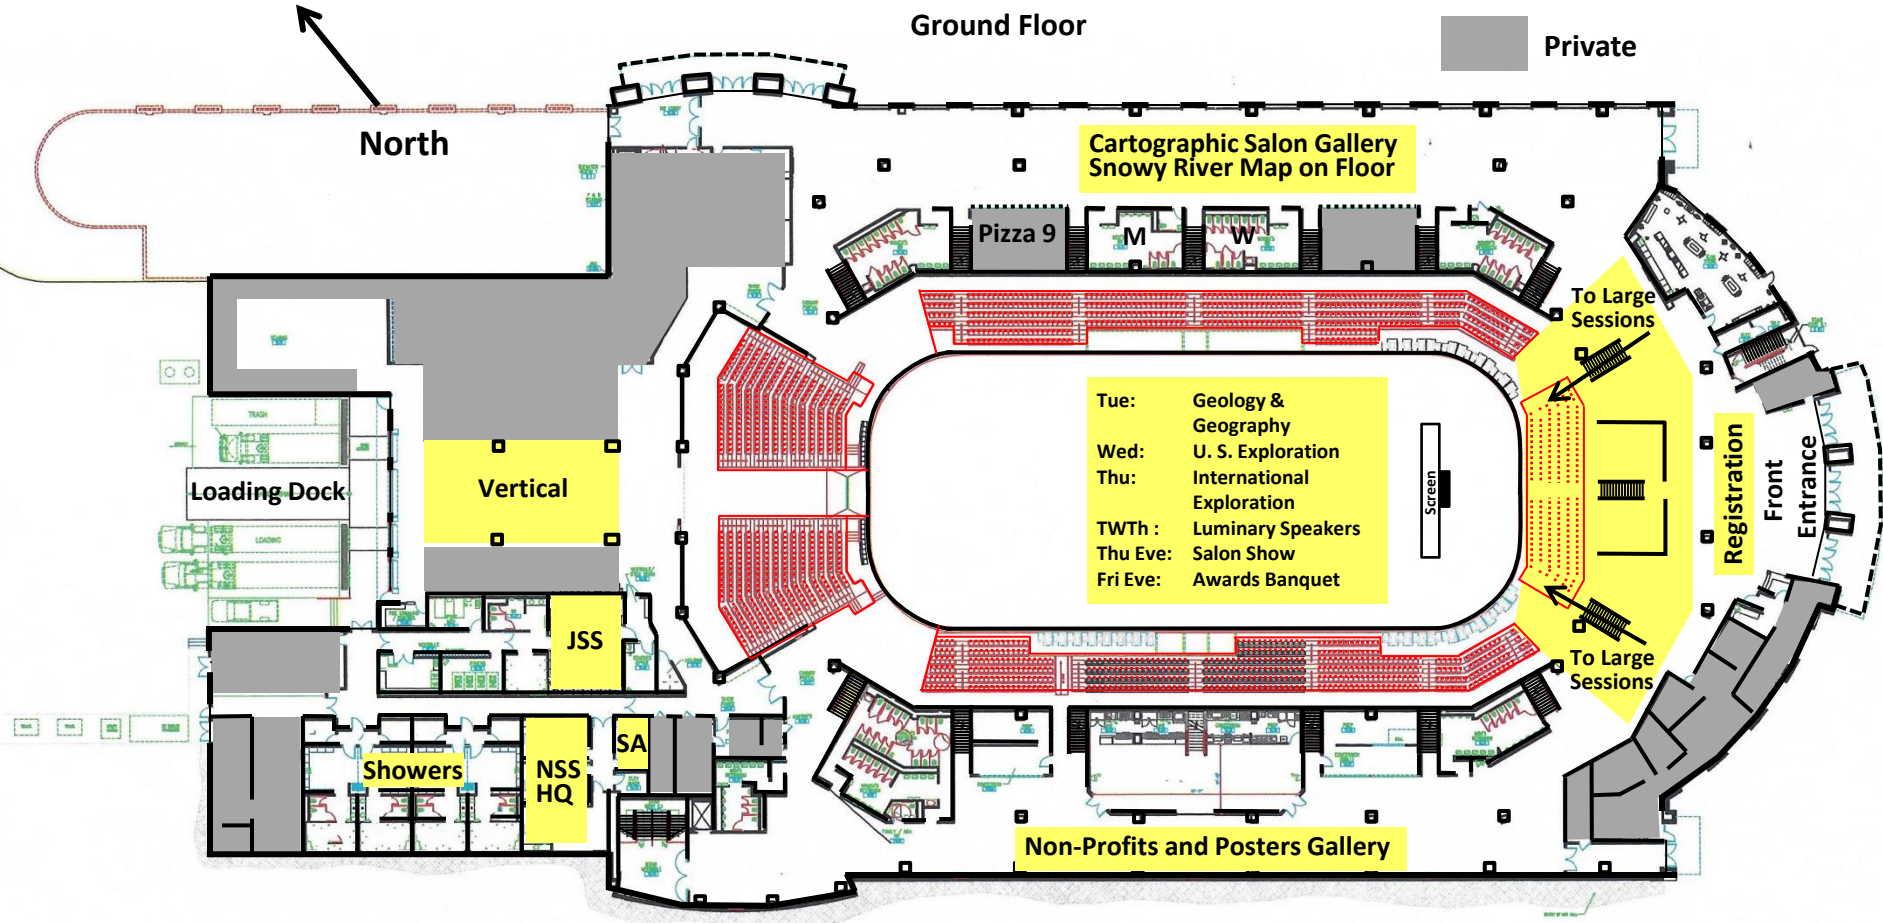

Santa Ana Star Center

Ground Floor

Private

Santa Ana Star Center

Ground Floor

Private

North

Cartographic Salon Gallery
Snowy River Map on Floor

Pizza 9

M

W

To Large Sessions

Loading Dock

Vertical

Tue: Geology & Geography
Wed: U. S. Exploration
Thu: International Exploration
TWTh: Luminary Speakers
Thu Eve: Salon Show
Fri Eve: Awards Banquet

Screen

Registration
Front Entrance

To Large Sessions

JSS

Showers

NSS HQ

SA

Non-Profits and Posters Gallery

Santa Ana Star Center

Second Floor

North

Private

Santa Ana Star Center

Second Floor

North

Private