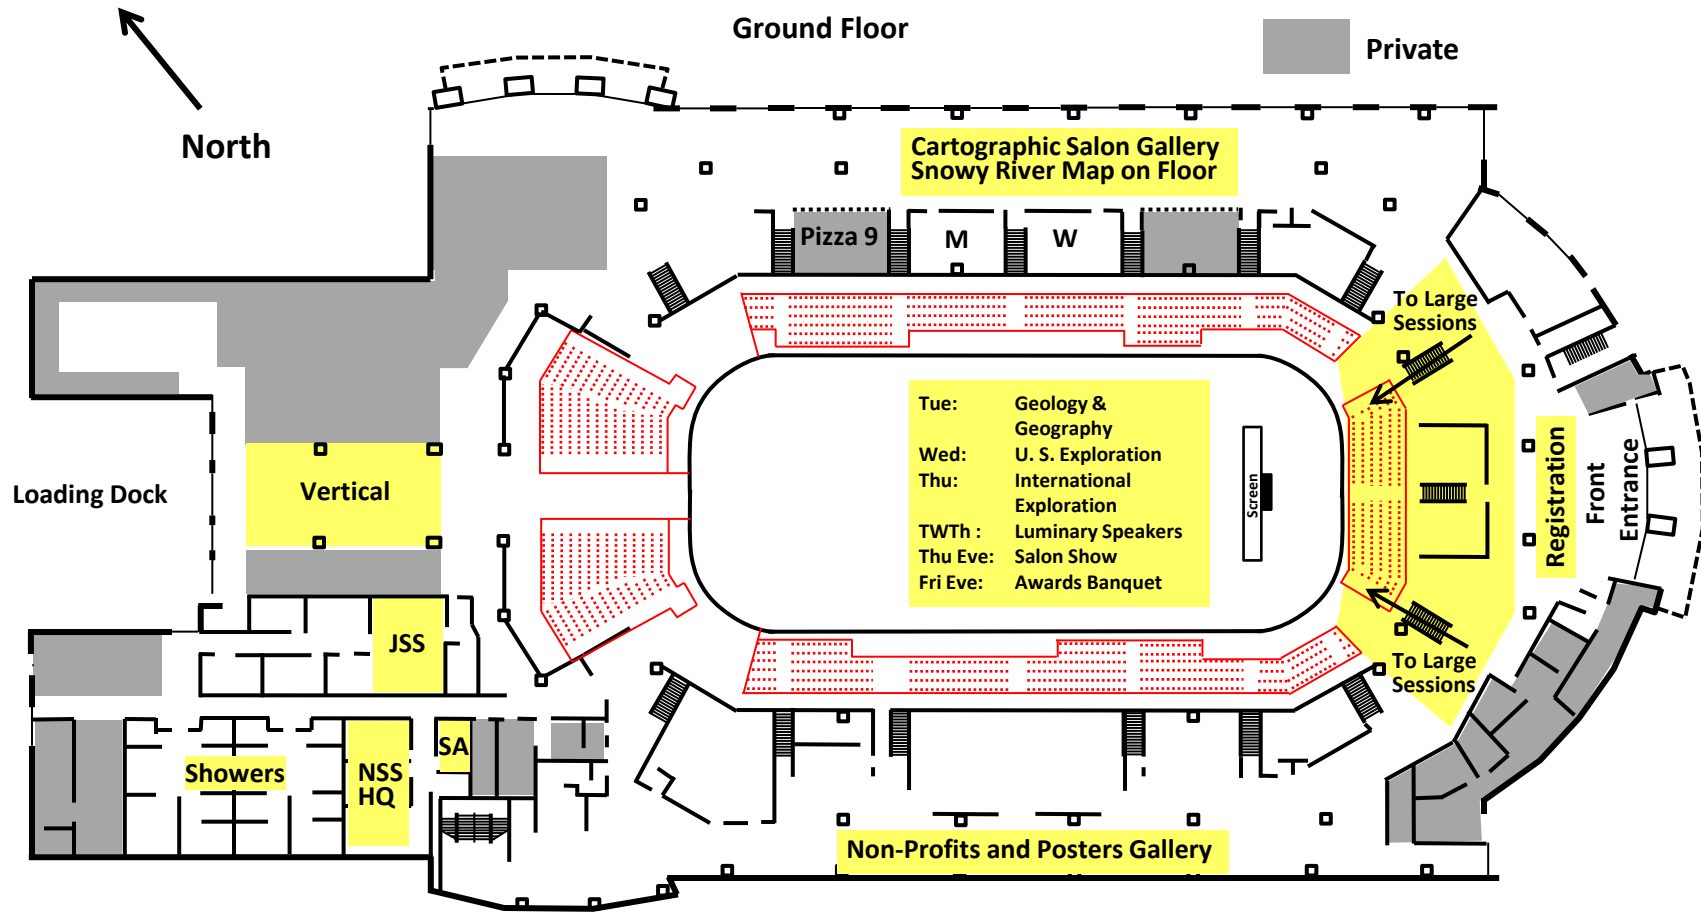

Santa Ana Star Center

Ground Floor

Private

Santa Ana Star Center

Ground Floor

Private

North

Cartographic Salon Gallery
Snowy River Map on Floor

Pizza 9

M

W

To Large Sessions

Loading Dock

Vertical

Tue: Geology & Geography
Wed: U. S. Exploration
Thu: International Exploration
TWTh: Luminary Speakers
Thu Eve: Salon Show
Fri Eve: Awards Banquet

Screen

Registration
Front Entrance

To Large Sessions

JSS

Showers

NSS HQ

SA

Non-Profits and Posters Gallery

Santa Ana Star Center

Second Floor

North

Private

Santa Ana Star Center

Second Floor

North

Private